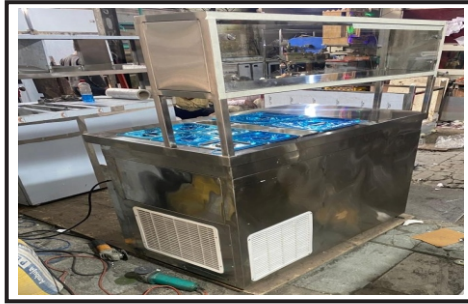

Chai & Chat Counter

& Much more

Note :

Pani Puri Counter

Note :

Macline & Under Counter

Under Counter

Pickup with Macline

40 ltr
Water Cooler

& Much more

Note :

SS Bain Marie

4 Port Bain Marie

Gas Bain Marie

Port & GN Pan Bain Marie

Electric Bain Marie