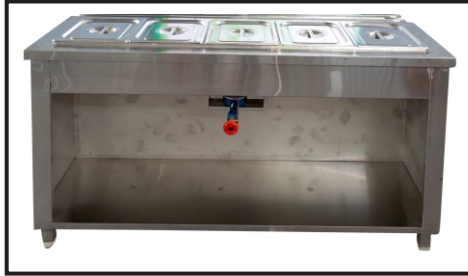

40 ltr
Water Cooler

& Much more

Note :

SS Bain Marie

4 Port Bain Marie

Gas Bain Marie

Port & GN Pan Bain Marie

Electric Bain Marie

LED & GN Pan Bain Marie

GN Pan Bain Marie

& Much more

Note :

Gas Range

Single Burner

Two Burner

Gas Fryer Burner